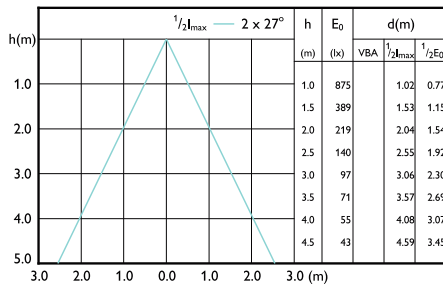

Beam Diagrams

LEDspots Corepro SLR 3W PAR16 GU10 840 36D-LBP

Beam diagram

LEDspots Corepro SLR 3W PAR16 GU10 830 36D-LBP

Beam diagram

Beam diagram

Beam diagram

LEDspots Corepro SLR 3W PAR16 GU10 827 36D-LBP