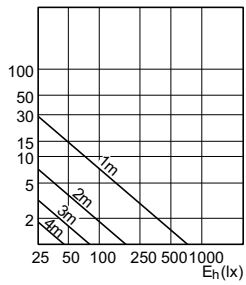

Accent Diagrams

Accent Diagram