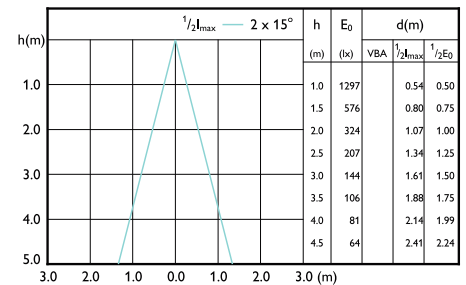

LEDspots Corepro SLR 1 4,9W PAR16 GU10 830 36D-LBP