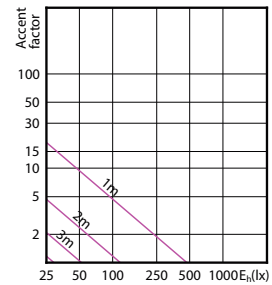

Accent Diagrams

CorePro LEDspotMV 25W GU10 830 36D