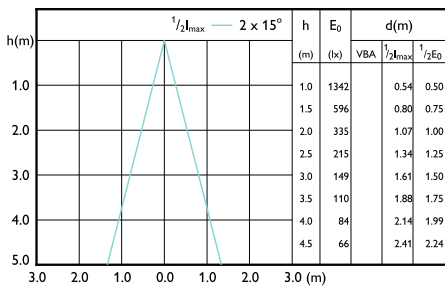

LEDspots Corepro SLR 1 4,9W PAR16 GU10 840 36D-LBP