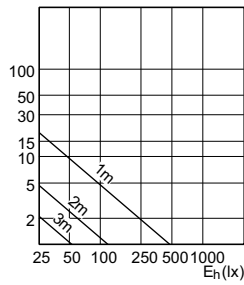

Accent Diagrams

LEDspotMV 3.1-25W GU10 827 36D ND