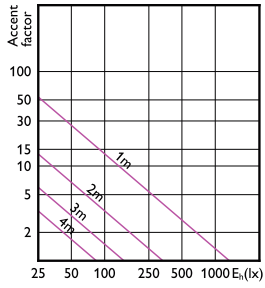

CorePro LEDspot MV

CorePro LEDspot MV

Accent Diagrams

Accent Diagram

LEDspotMV 3.1-25W GU10 827 36D ND

CorePro LEDspotMV 25W GU10 830 36D

CorePro LEDspot MV

Accent Diagrams