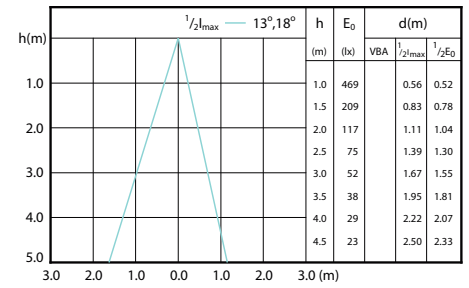

CorePro LEDspotMV 25W GU10 830 36D