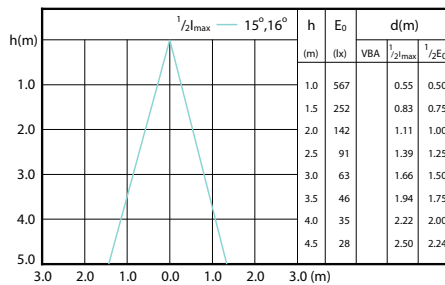

LEDspots Corepro SLR 14,9W PAR16 GU10 840
36D-LA2

Beam Diagrams

Beam Diagram

LEDspotMV 3.1-25W GU10 827 36D ND

CorePro LEDspotMV 25W GU10 830 36D

Beam Diagram

Beam Diagram

Beam Diagram