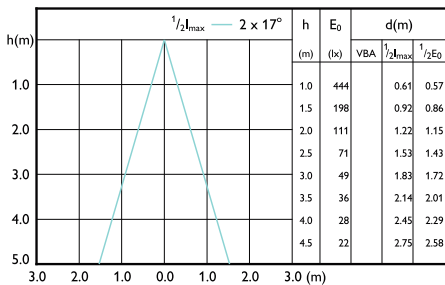

Beam Diagrams

LEDspots Corepro SLR 3W PAR16 GU10 840 36D-LBP

Beam diagram

LEDspots Corepro SLR 3W PAR16 GU10 830 36D-LBP

Beam diagram

Beam diagram

Beam diagram

LEDspots Corepro SLR 3W PAR16 GU10 827 36D-LBP