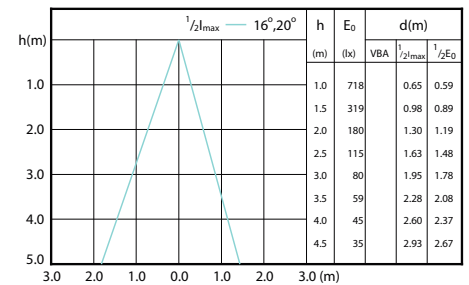

LEDspots Corepro SLR 14,9W PAR16 GU10 840
36D-LA2

Beam Diagrams

Beam Diagram

LEDspotMV 3.1-25W GU10 827 36D ND

CorePro LEDspotMV 25W GU10 830 36D

Beam Diagram

Beam Diagram

Beam Diagram