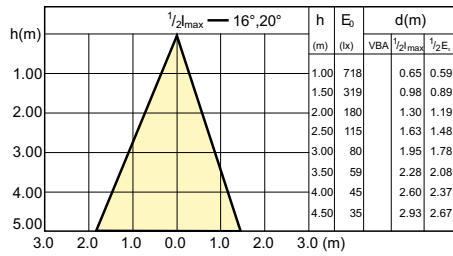

Beam Diagrams