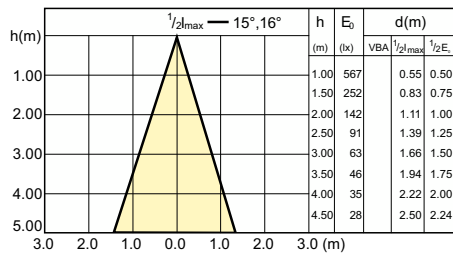

LEDspots Corepro SLR 14,9W PAR16 GU10 840
36D-LA2

Beam Diagrams

Beam Diagram

LEDspotMV 3.1-25W GU10 827 36D ND

CorePro LEDspotMV 25W GU10 830 36D

Beam Diagram

Beam Diagram

Beam Diagram