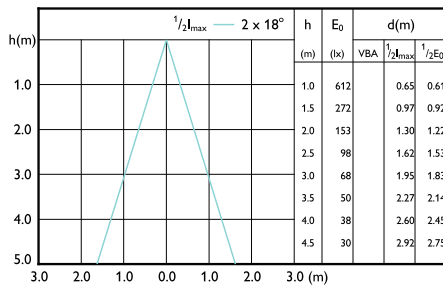

Beam Diagrams

LEDspots Corepro SLR 3W PAR16 GU10 840 36D-LBP

Beam diagram

LEDspots Corepro SLR 3W PAR16 GU10 830 36D-LBP

Beam diagram

Beam diagram

Beam diagram

LEDspots Corepro SLR 3W PAR16 GU10 827 36D-LBP