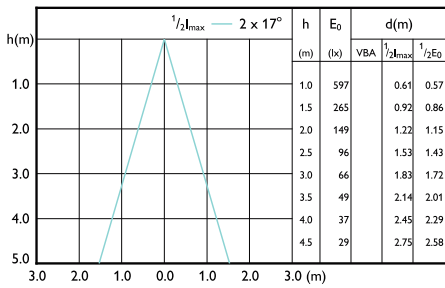

Beam Diagrams

LEDspots Corepro SLR 3W PAR16 GU10 840 36D-LBP

Beam diagram

LEDspots Corepro SLR 3W PAR16 GU10 830 36D-LBP

Beam diagram

Beam diagram

Beam diagram

LEDspots Corepro SLR 3W PAR16 GU10 827 36D-LBP