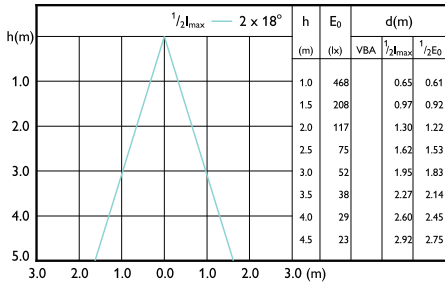

Beam Diagrams

LEDspots Corepro SLR 3W PAR16 GU10 840 36D-LBP