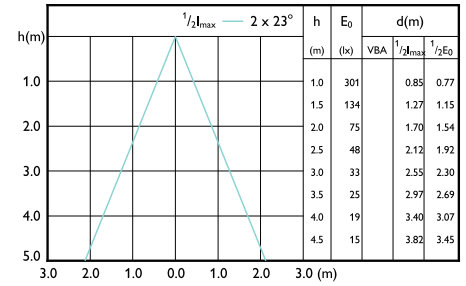

LEDspots Corepro SLR 3W PAR16 GU10 830 36D-LBP