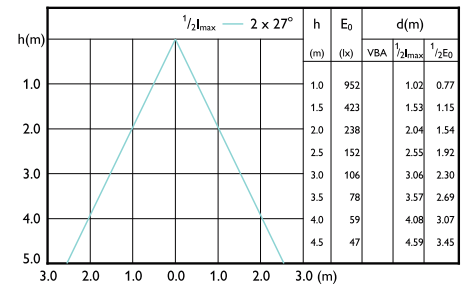

Beam Diagrams

LEDspots Corepro SLR 3W PAR16 GU10 840 36D-LBP

Beam diagram

LEDspots Corepro SLR 3W PAR16 GU10 830 36D-LBP

Beam diagram

Beam diagram

Beam diagram

LEDspots Corepro SLR 3W PAR16 GU10 827 36D-LBP