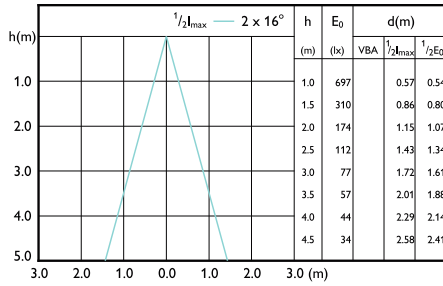

Beam diagram